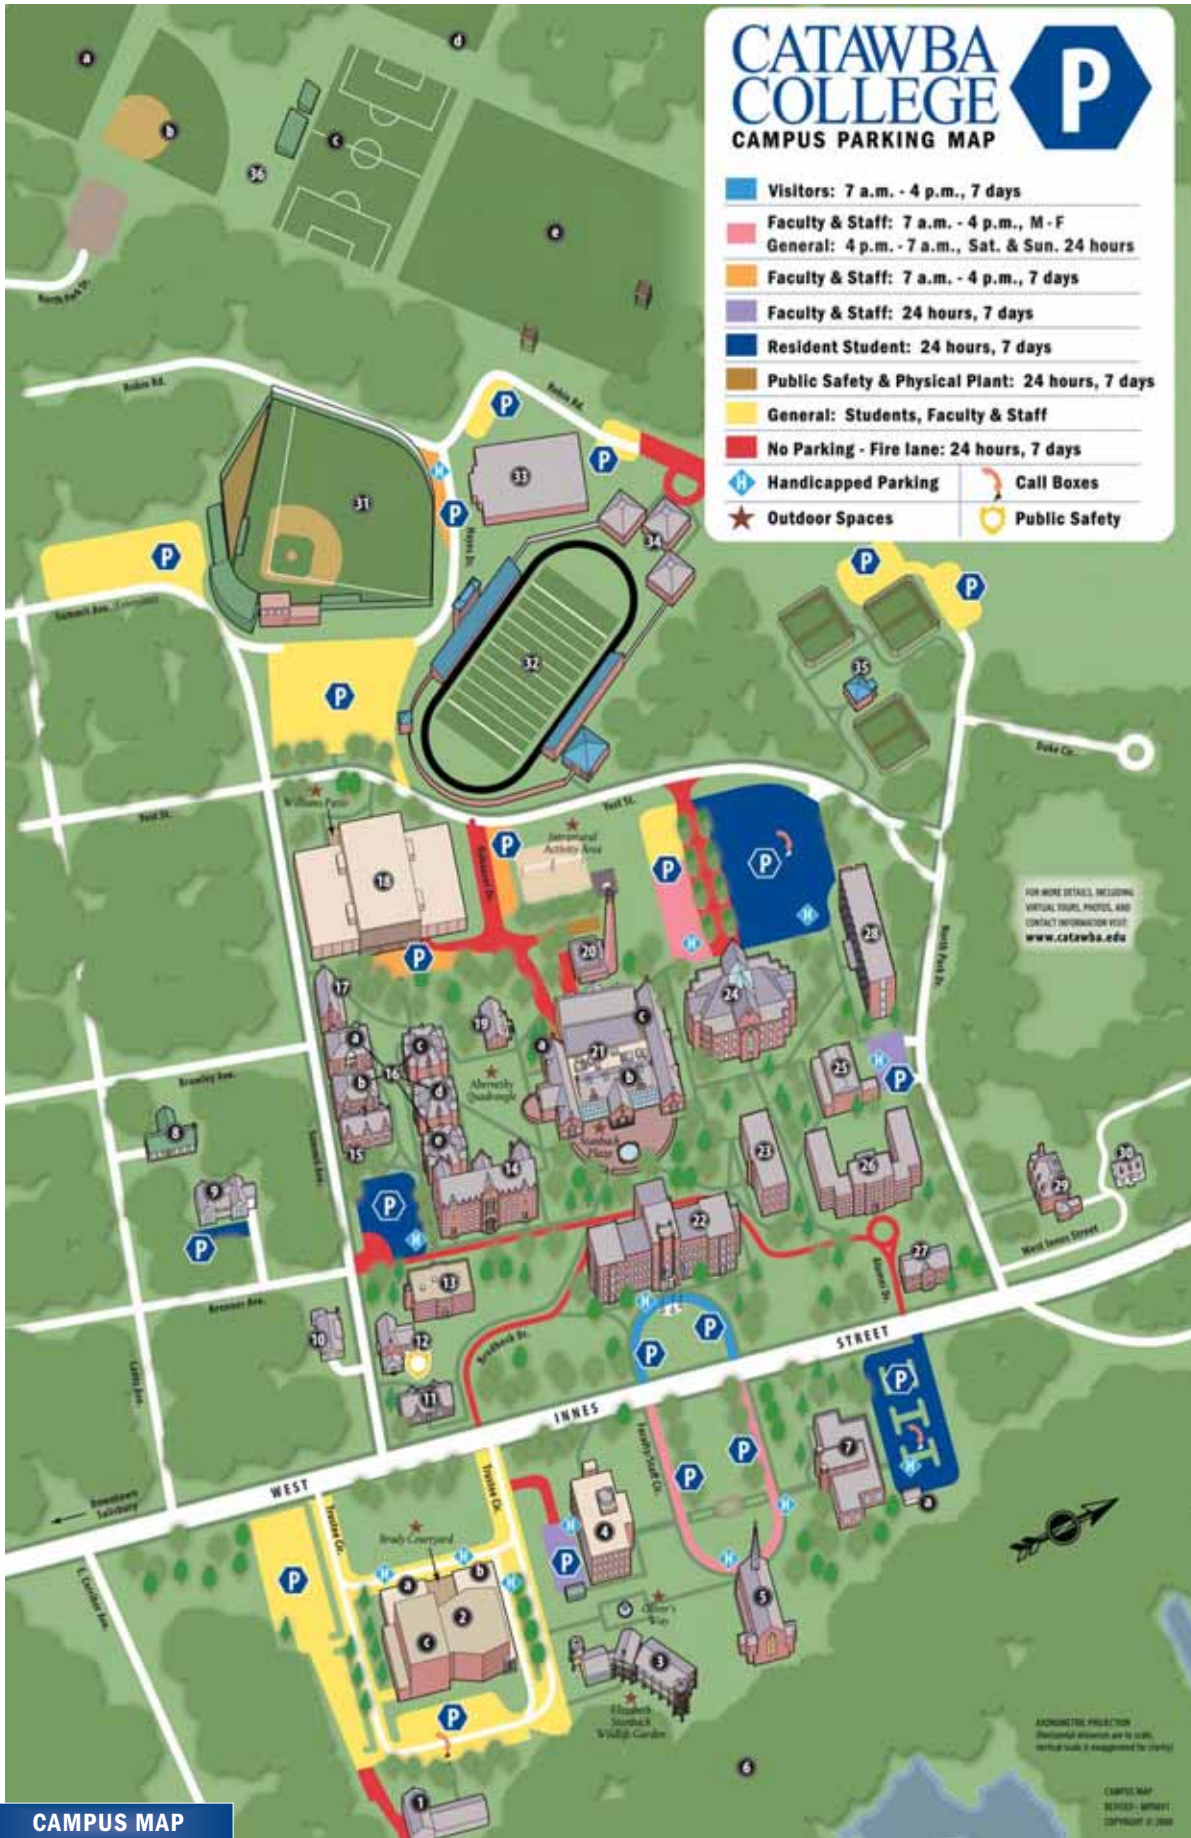

CATAWBA COLLEGE

CAMPUS PARKING MAP

1. Visitors: 7 a.m. - 4 p.m., 7 days
   - Faculty & Staff: 7 a.m. - 4 p.m., M-F
   - General: 4 p.m. - 7 a.m., Sat. & Sun. 24 hours
   - Faculty & Staff: 7 a.m. - 4 p.m., 7 days
   - Faculty & Staff: 24 hours, 7 days
   - Resident Student: 24 hours, 7 days
   - Public Safety & Physical Plant: 24 hours, 7 days
   - General: Students, Faculty & Staff
   - No Parking - Fire lane: 24 hours, 7 days

♿ Handicapped Parking	☎ Call Boxes
★ Outdoor Spaces	⚠ Public Safety

CAMPUS MAP
REVISED - 8/2017
COPYRIGHT © 2008

CAMPUS MAP

ACADEMICS & ADMINISTRATION

1. Florence-Busby-Corriher Experimental Theatre
2. Robertson College-Community Center
  - a. Hedrick Little Theatre
  - b. Peeler Crystal Lounge
  - c. Keppel Auditorium
3. Center for the Environment
4. Shuford Science Building

5. Omwake-Dearborn Chapel
6. Ecological Preserve
7. Corriher-Linn-Black Library
  - a. Palmer Archives
8. Heath Hill Lodge
9. Heath Hill House
10. Facilities
12. Jann House / Public Safety
13. Williams Music Building
20. Maintenance, Housekeeping & Grounds

21. Cannon Student Center
  - a. Proctor Student Health Center
  - b. Bookstore
  - c. Lerner Wellness Center
22. Hedrick Administration Building
24. Ketter Hall
29. President's House
30. Cloninger Guest House
34. Partners in Learning

ATHLETICS

17. Ruth-Richards Athletic House
18. Abernethy Physical Education Center
31. Newman Park (baseball)
32. Shuford Stadium (football, lacrosse)
33. Hayes Field House
35. Johnson Tennis Complex

36. Frock Athletic Complex
  - a. Lacrosse Practice Field
  - b. Whitley Softball Field
  - c. Soccer Field
  - d. Field Hockey Field
  - e. Practice Fields

RESIDENCE HALLS

11. Hurley Hall
14. Salisbury-Rowan Hall
15. Pine Knot Hall

16. Abernethy Village:
  - a. Goodman Hall West
  - b. Goodman Hall East
  - c. Graham Hall
  - d. Purcell Hall
  - e. Fuller Hall
19. Foil House Hall
23. Barger-Zartman Hall
26. Stanback Hall
27. Hollifield Hall
28. Woodson Hall